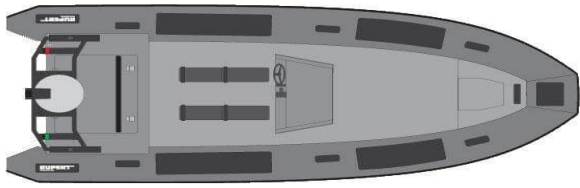

Princess Yachts West Sweden
+46 (0) 304 390 90
princessyachts.se

Princess Yachts Norway
+47 66 76 08 70
princessyachts.no

Princess Yachts Denmark
+45 70 26 84 84
princessyachts.dk