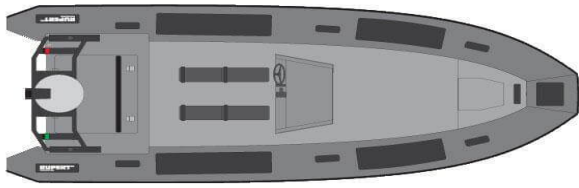

Princess Yachts West Sweden
+46 (0) 304 390 90
princessyachts.se

Princess Yachts Norway
+47 66 76 08 70
princessyachts.no

Princess Yachts Denmark
+45 70 26 84 84
princessyachts.dk