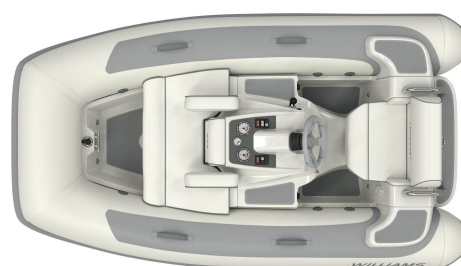

Princess Yachts West Sweden
+46 (0) 304 390 90
princessyachts.se

Princess Yachts Norway
+47 66 76 08 70
princessyachts.no

Princess Yachts Denmark
+45 70 26 84 84
princessyachts.dk