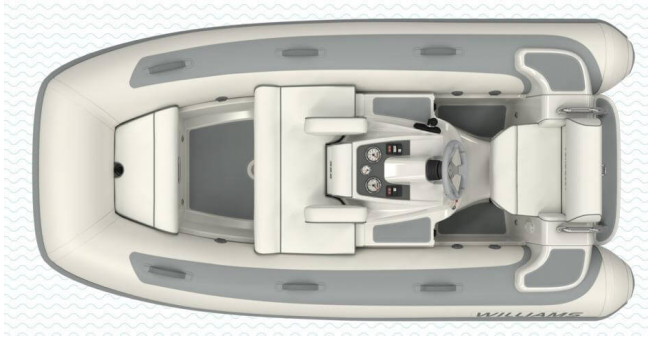

Princess Yachts West Sweden
+46 (0) 304 390 90
princessyachts.se

Princess Yachts Norway
+47 66 76 08 70
princessyachts.no

Princess Yachts Denmark
+45 70 26 84 84
princessyachts.dk