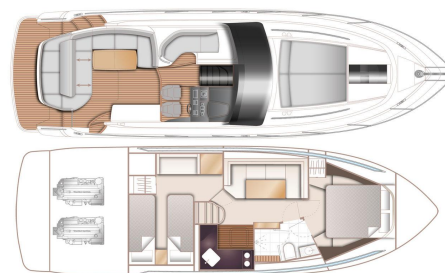

2024  
**PRINCESS V40 SUNBED**

FÖRMEDLING • V40174 • GBPYIX7342H324

VISNING COPENHAGEN, DENMARK

2X VOLVO D6 (2X 380 HP)  
TOPPFART, CA 36 KN  
LÄNGD 12.98 M X BREDD 3.81 M  
6 BÄDDAR • 2 KABINER • 1 WC

(BASERAT PÅ KURSEN )

### DIMENSIONER

Längd	12.98 m
Bredd	3.81 m
Djup, ca	1.02 m
Vikt, ca	9900 kg
Bränsle	2x 365 L
Vatten	322 L
Septik	100 L

### PHOTOGRAPHY, VIDEO AND VIRTUAL TOUR AVAILABLE

2024 year model • Twin Volvo D6-380 DP (2 x 380hp each) diesel engines • Volvo Joystick control • Joystick “high-speed-driving-functionality” • Walnut interior wood, satin finish • Bowthruster • Sunbed option – aft seat extension with sliding backrest • Aft twin cabin has sliding double berth conversion • Heated bathroom floor • Teak also on side decks • ONAN generator • BBQ in cockpit wetbar • Garmin Glass Cockpit 16 inch + 7 inch chartplotters integrated with Volvo autopilot • Radar • Demist • Heating