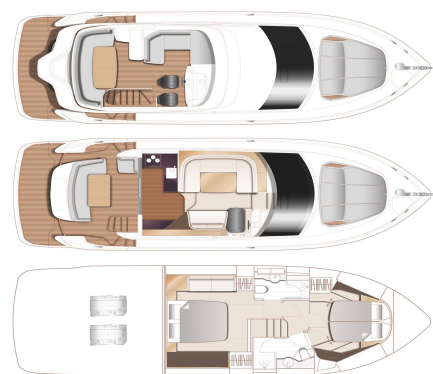

## PRINCESS F45

FÖRMEDLING • F45110 • GBPYID3086C424

VISNING COPENHAGEN, DENMARK

2X VOLVO IPS 650 (2X 480 HP)  
TOPPFART, CA 30 KN  
LÄNGD 14.35 M X BREDD 4.26 M  
2 KABINER • 2 WC

(BASERAT PÅ KURSEN )

Princess Yachts West Sweden  
+46 (0) 304 390 90  
princessyachts.se

### DIMENSIONER

Längd	14.35 m
Bredd	4.26 m
Djup, ca	1.1 m
Vikt, ca	18736 kg
Bränsle	1640 L
Vatten	426 L
Septik	150 L

### PHOTOGRAPHY, VIDEO AND VIRTUAL TOUR AVAILABLE

2024 year model • Twin Volvo IPS 650 (2 x 480hp each) diesel engines • Volvo Joystick control • Assisted Docking • Dynamic Positioning System / DPS • Automatic trim system • Variable bowthruster with hold • Hydraulic platform • Walnut interior wood, satin finish • Saloon berth conversion • Heated bathroom floors • Washed/dryer • Dishwasher • Full teak • ONAN generator • BBQ in wetbar • 4x Garmin Glass Cockpit 16 inch chartplotters integrated with Volvo autopilot • Radar • Demist • Heating