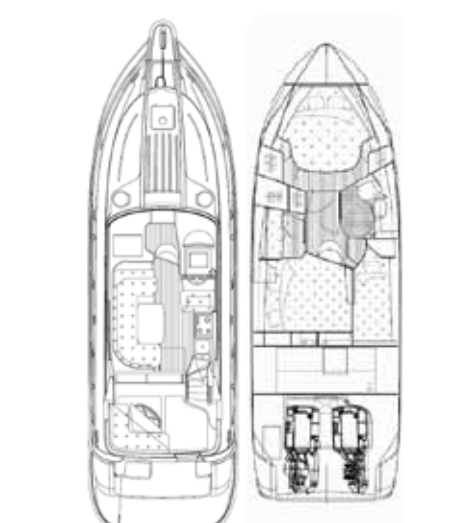

# Nord West 370 Flybridge

<b>Engines</b>	2 x Volvo Penta IPS 400 (300 hk) ~442 h
<b>Year model</b>	2009
<b>Build no./Hull ID</b>	NW370-009 / SE-NWY37009D808
<b>Price</b>	2.995.000 SEK incl EU VAT
<b>L.O.A. x Beam x Depth</b> 11,8 x 3,5 x 1,2 m	
<b>Weight</b>	9 ton
<b>Fuel capacity</b>	800 L
<b>Water capacity</b>	435 L + 40 L calorifier
<b>Holding tank</b>	150 L
<b>Cabins/Berths/WC</b>	3 / 5 / 1

## DRIVLINA

3x joystick for easier manouvering; lower helm, flybridge and in cockpit  
Volvo Penta 7inch display fly (new -15)  
VP interface for engine data incl. fuel consumption L/nm (new -15)  
New wheels 2014 both helms  
Bowthruster  
Humphree automatic trim tabs with Trim, List, Coordinated turn (new -14)  
Defroster  
Wipers with flush  
Chart table with red lamp

## NAVIGATION SYSTEM

2 x Garmin 12 inch plotter/radar with open antenna wing (new 2014)  
Stern camera  
2 x Raymarine autopilot ST8002  
2 x VHF Ray240E both helms  
AIS receiver and transmitter  
2 x Log and echo sounder  
Compass

## EXTERIOR

Teak deck complete  
El. windlass bow with stainless steel anchor and chain with chain counter  
El. windlass aft with stainless steel anchor

and remote control (new leaded line 2015)  
Stereo with Bluetooth on fly (new 2014)  
El. lowerable table with cushion on fly  
Binocular rack in teak on flybridge  
Openable skylight on fore deck  
Cover for cockpit (new windows 2015), fly and front windows  
Searchlight  
Shower and bathing ladder on bathing platform  
Deck hose with freshwater  
6 fenders and 4 ropes  
Tender and outboard engine  
Snap-on-davits tender hooks  
Outboard bracket  
Extra bathing ladder in starboard corner  
Blue under water lamps (new 2015)  
Gas struts for radar arch